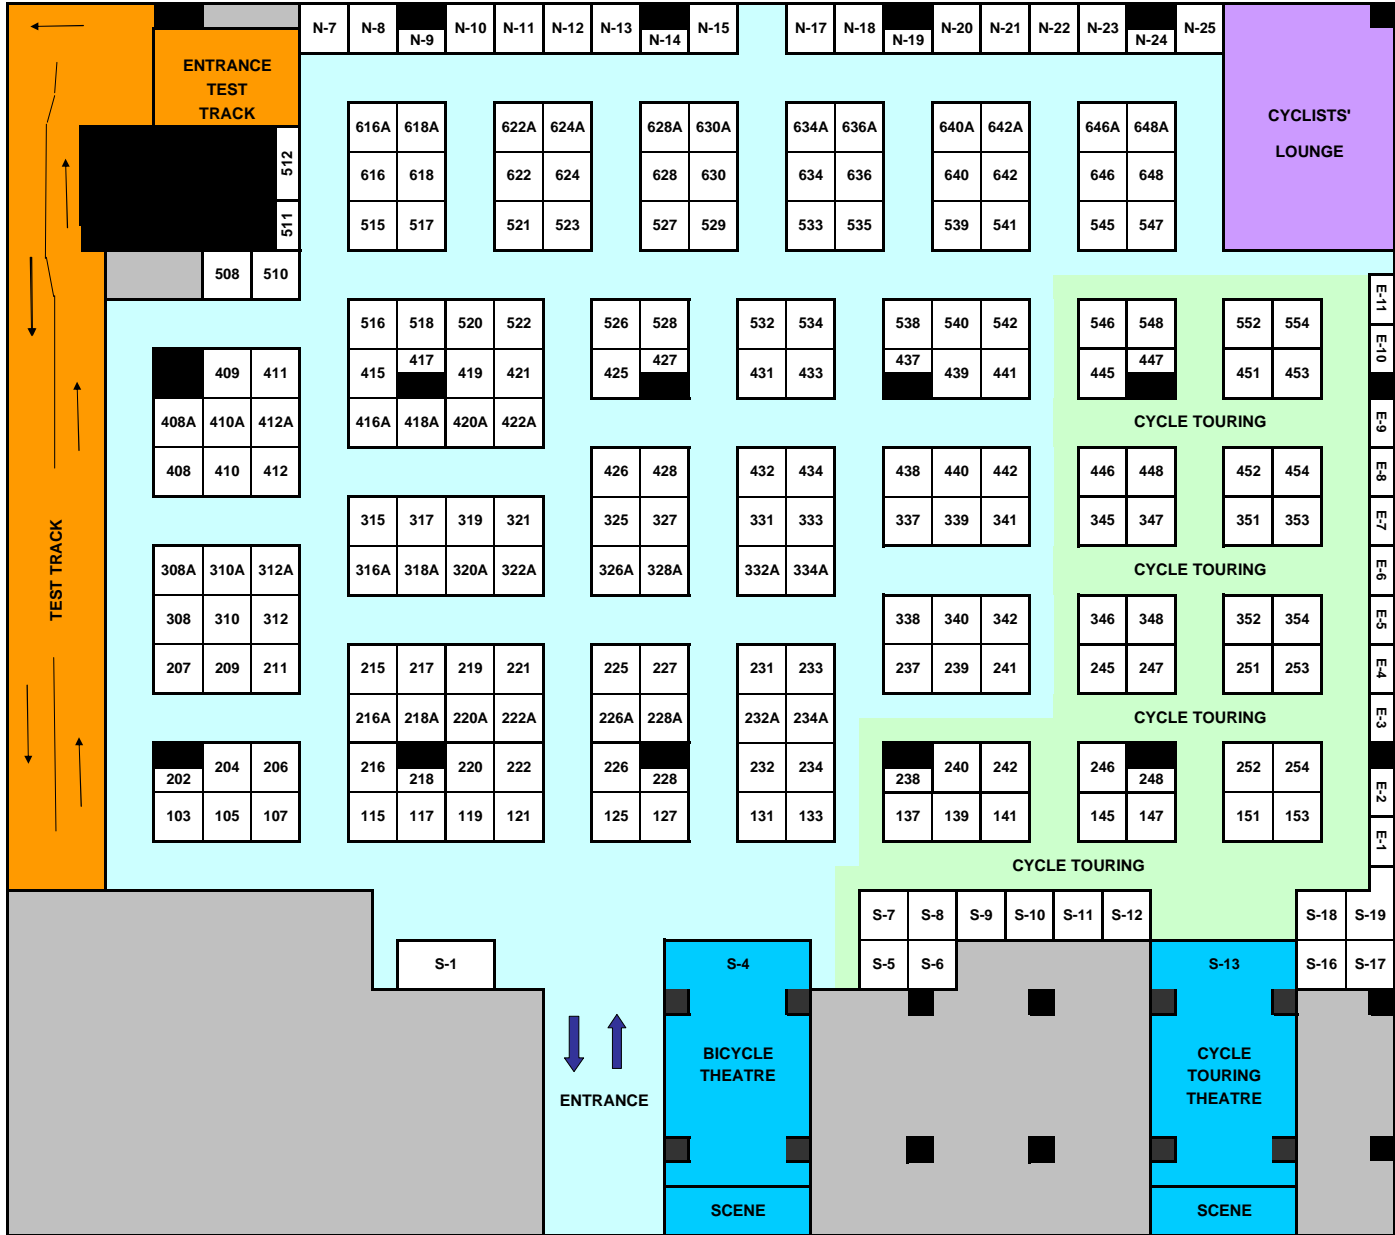

FLOOR PLAN

PLACE BONAVENTURE - MONTREAL

JUNE 7, 2010

9TH MONTREAL BICYCLE SHOW
PLACE BONAVENTURE - MONTREAL
FEBRUARY 18 TO 20, 2011
 Friday : 12 pm to 9 pm
 Saturday : 10 am to 6 pm
 Sunday : 10 am to 5 pm

Space	Rental Rates	Rate per sq. ft.
100 sq. ft. :		\$ 13.00
200 sq. ft. :		\$ 12.00
300 sq. ft. :		\$ 10.00
400 sq. ft. :		\$ 9.00
600 sq. ft. :		\$ 8.00
800 sq. ft. & + :		\$ 7.00

Produced by : **EXPEDIUM INTERNATIONAL**
 1155 Rome Blvd.
 P.O. Box 24546
 Brossard (Quebec) J4W 3K9
 Telephone : (514) 931-3336
 Fax : (514) 931-3336
 Email : info@expodium.ca
 Web Site : www.salonduvele.com