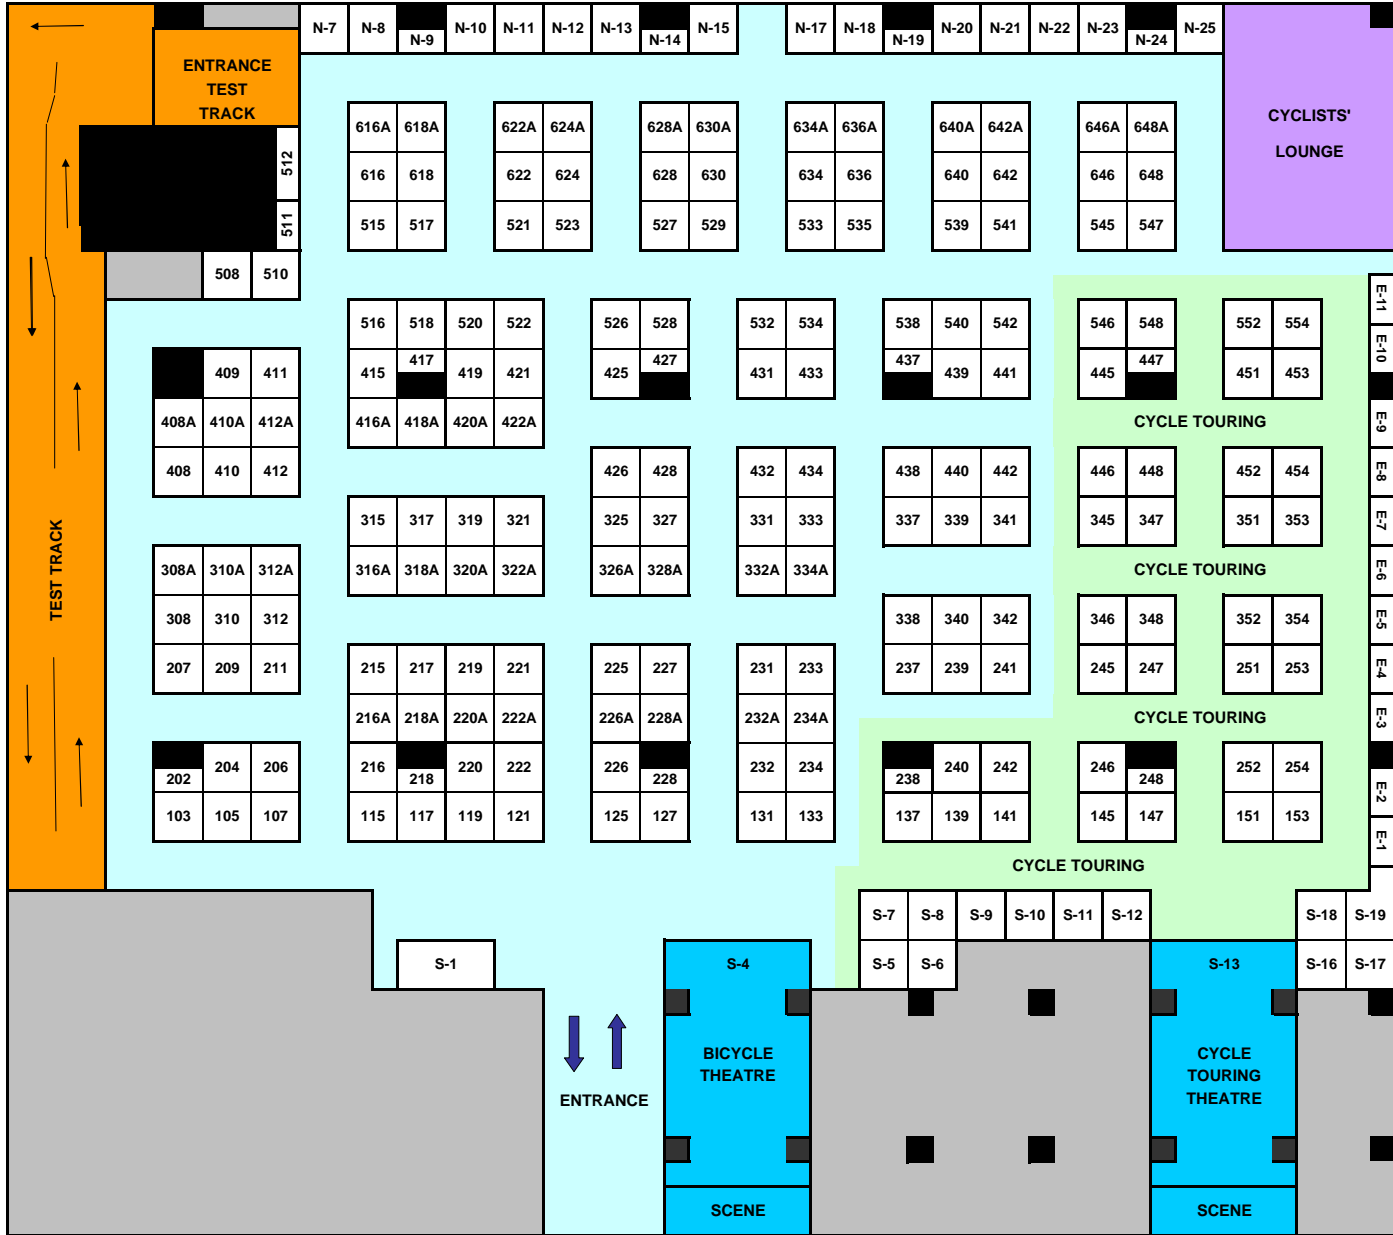

FLOOR PLAN

PLACE BONAVENTURE - MONTREAL

JUNE 7, 2010

9TH MONTREAL BICYCLE SHOW
 PLACE BONAVENTURE - MONTREAL
 FEBRUARY 18 TO 20, 2011
 Friday : 12 pm to 9 pm
 Saturday : 10 am to 6 pm
 Sunday : 10 am to 5 pm