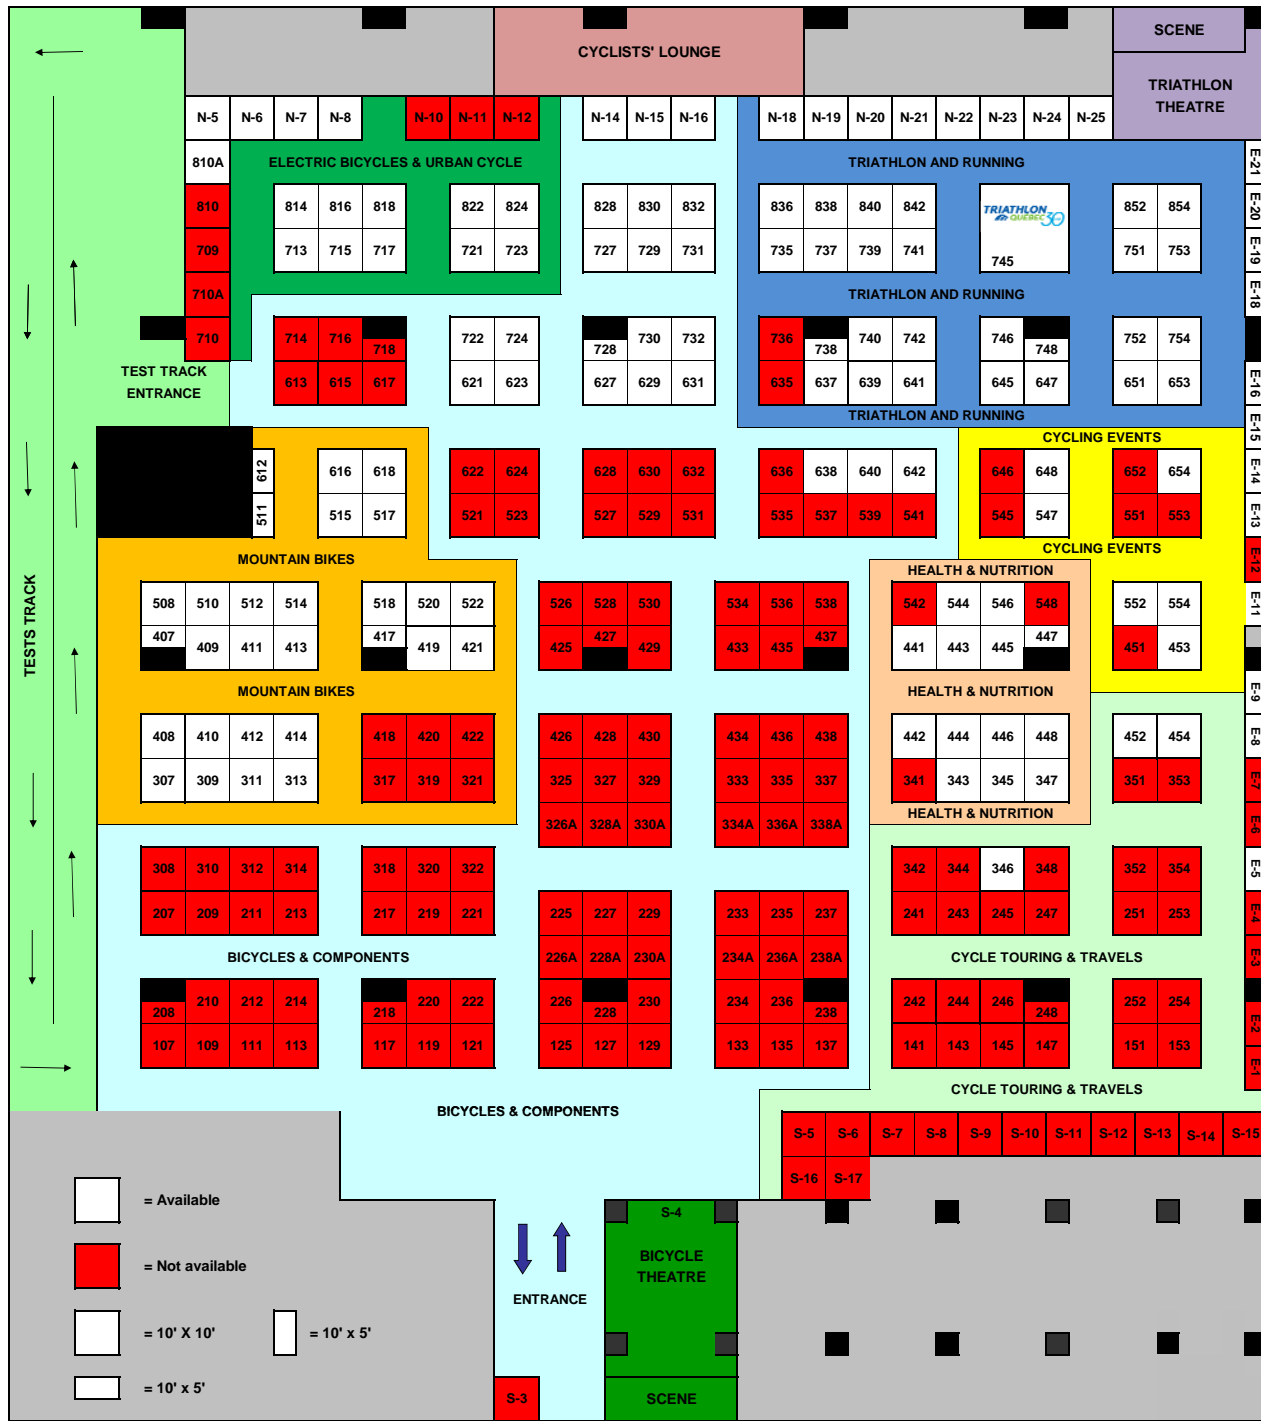

2019 FLOOR PLAN

OCTOBER 5, 2018

- = Available
- = Not available
- = 10' X 10'
- = 10' x 5'

17th MONTREAL BICYCLE SHOW
5th MONTREAL TRIATHLON SHOW

PLACE BONAVENTURE - MONTREAL
FEBRUARY 22 TO 24, 2019

Friday : 12 pm to 9 pm
Saturday : 10 am to 6 pm
Sunday : 10 am to 5 pm

Rental Rates

Space	Rate per sq. ft.
50 sq. ft. :	\$ 17.00
100 sq. ft. :	\$ 15.00
200 sq. ft. :	\$ 14.00
300 sq. ft. :	\$ 13.00
400 sq. ft. :	\$ 11.00
500 sq. ft. :	\$ 10.00
600 sq. ft. & + :	\$ 9.00

Produced by :