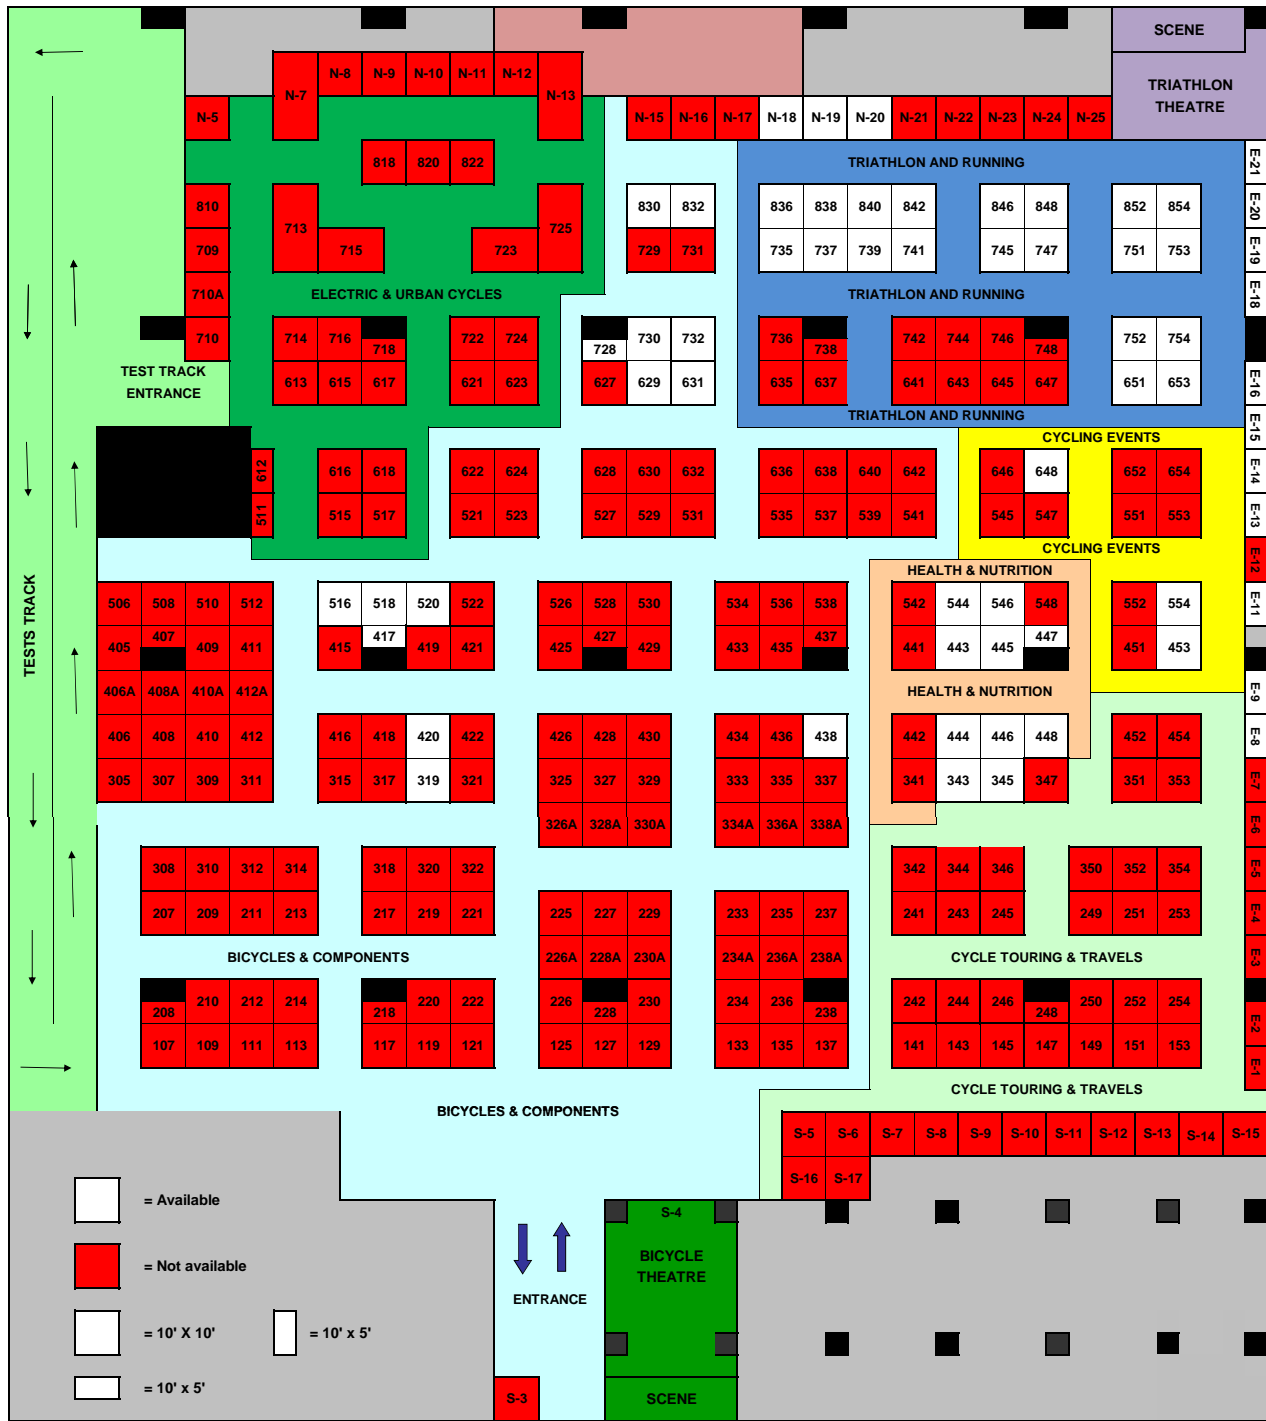

2019 FLOOR PLAN

DECEMBER 12, 2018

17th MONTREAL BICYCLE SHOW  
5th MONTREAL TRIATHLON SHOW

PLACE BONAVENTURE - MONTREAL  
FEBRUARY 22 TO 24, 2019

Friday : 12 pm to 9 pm  
Saturday : 10 am to 6 pm  
Sunday : 10 am to 5 pm

Rental Rates

Space	Rate per sq. ft.
50 sq. ft. :	\$ 17.00
100 sq. ft. :	\$ 15.00
200 sq. ft. :	\$ 14.00
300 sq. ft. :	\$ 13.00
400 sq. ft. :	\$ 11.00
500 sq. ft. :	\$ 10.00
600 sq. ft. & + :	\$ 9.00

Produced by :