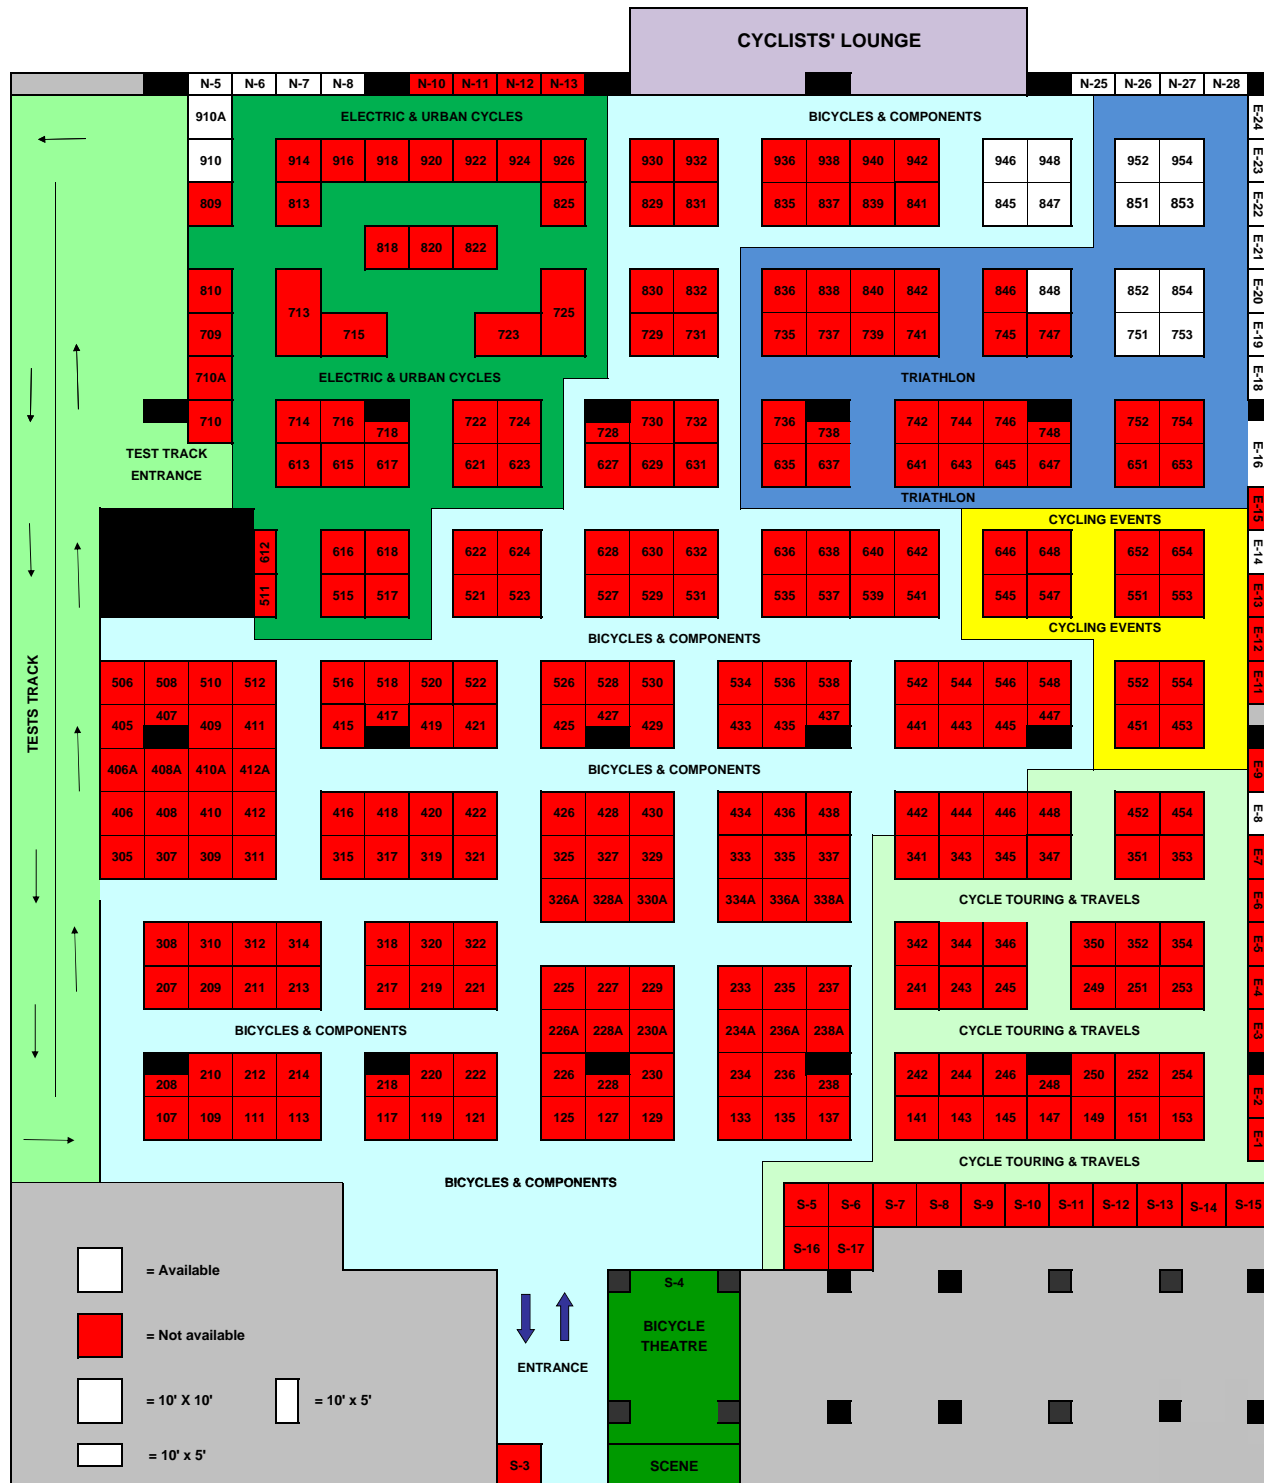

2019 FLOOR PLAN

JANUARY 31, 2019

17th MONTREAL BICYCLE SHOW
5th MONTREAL TRIATHLON SHOW

PLACE BONAVENTURE - MONTREAL
FEBRUARY 22 TO 24, 2019

Friday : 12 pm to 9 pm
Saturday : 10 am to 6 pm
Sunday : 10 am to 5 pm

Rental Rates

Space	Rate per sq. ft.
50 sq. ft. :	\$ 17.00
100 sq. ft. :	\$ 15.00
200 sq. ft. :	\$ 14.00
300 sq. ft. :	\$ 13.00
400 sq. ft. :	\$ 11.00
500 sq. ft. :	\$ 10.00
600 sq. ft. & + :	\$ 9.00

Produced by :