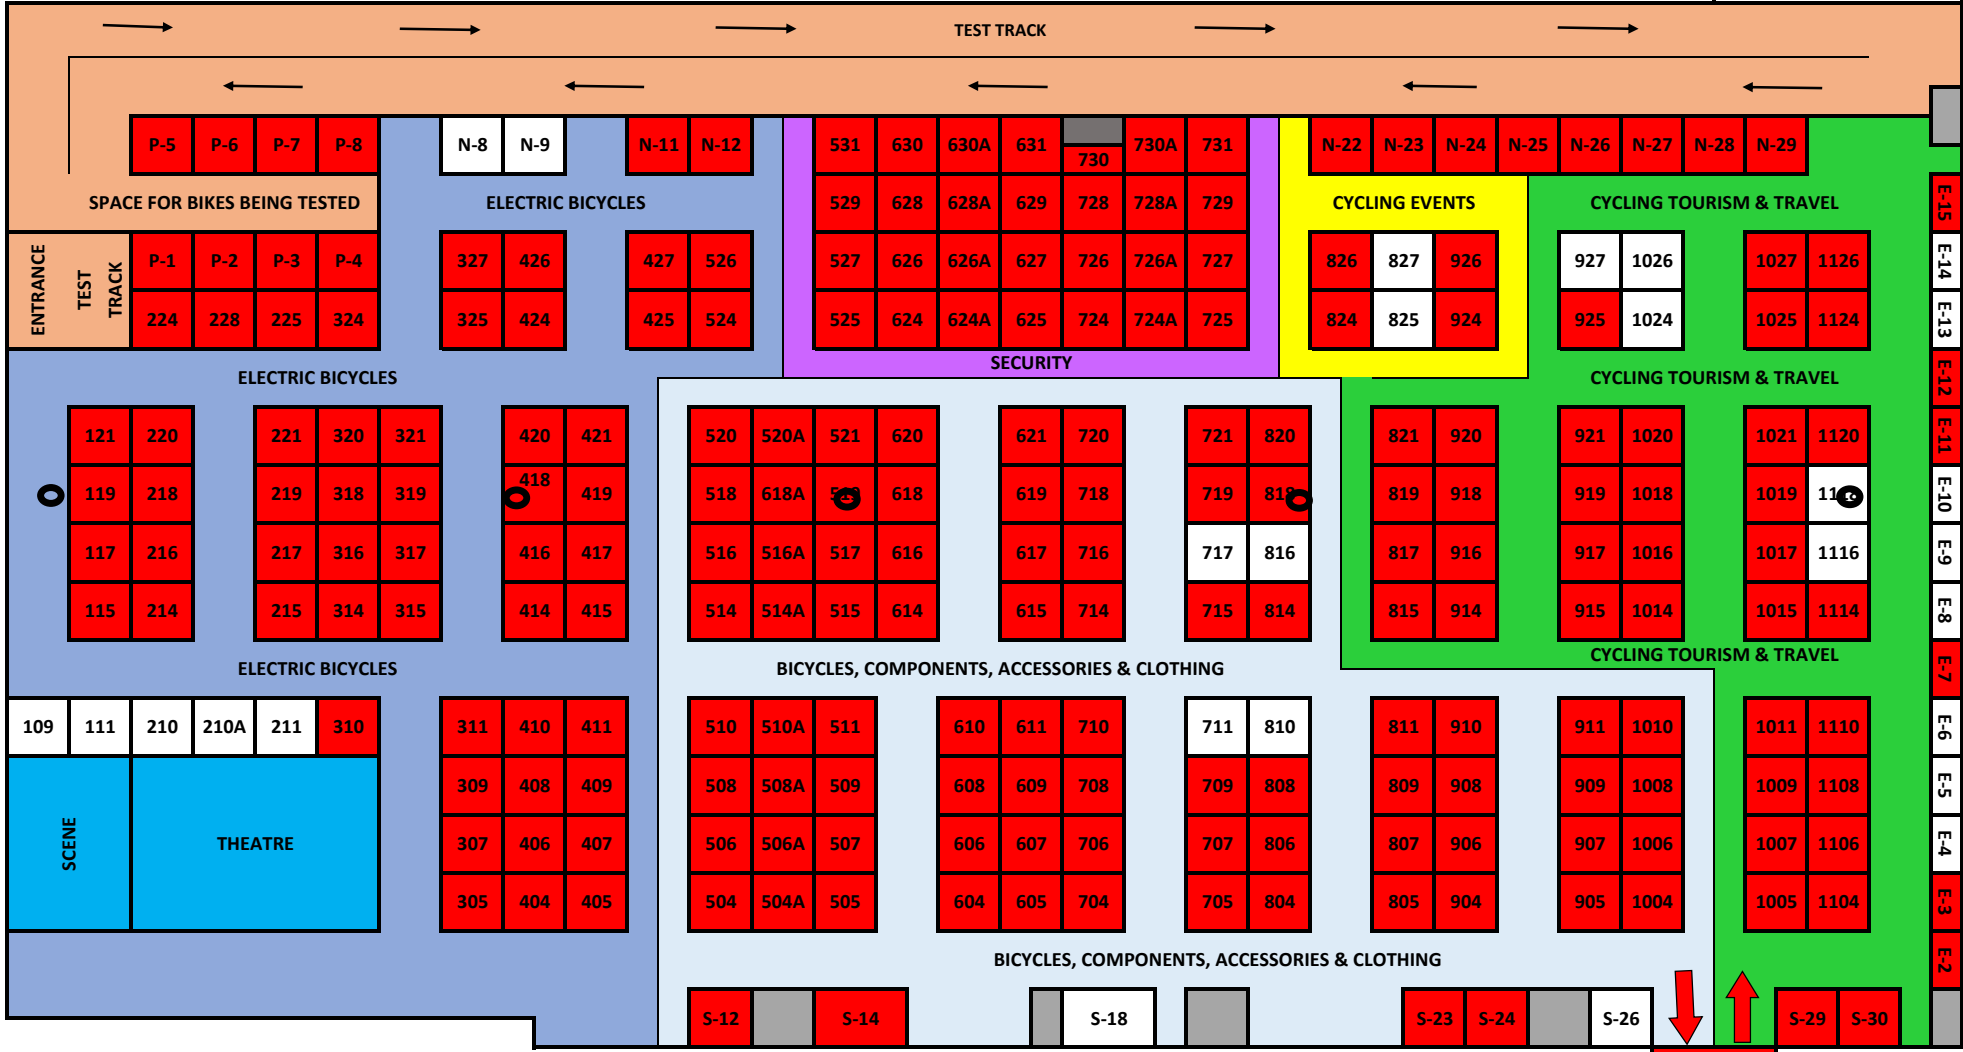

FLOOR PLAN

JANUARY 22, 2024

21^e MONTREAL BICYCLE SHOW
 February 16 - 18, 2024
 Palais des congrès de Montréal
 Friday : Noon to 9 pm
 Saturday : 10 am to 5 pm
 Sunday : 10 am to 5 pm

LEGEND :

- = COLUMN
- 10' x 15'
- 10' x 10'
- 10' x 5'
- 10' x 5' (red square) : NOT AVAILABLE
- 10' x 5' (white square) : AVAILABLE

RENTAL RATES :

Space	Rate per sq. ft.
50 sq. ft. :	\$ 18.00
100 sq. ft. :	\$ 16.00
200 sq. ft. :	\$ 15.00
300 - 500 sq. ft. :	\$ 11.00
600 - 900 sq. ft. :	\$ 10.00
1,000 sq. ft. & more :	\$ 9.00

Produced by :
 Expodium International Inc.
 PO Box 24546, CSP Rome
 Brossard, QC J4W 3K9
 Telephone : (450) 466-2545
 Website : www.bicycleshow.com
 Email : info@expodium.ca